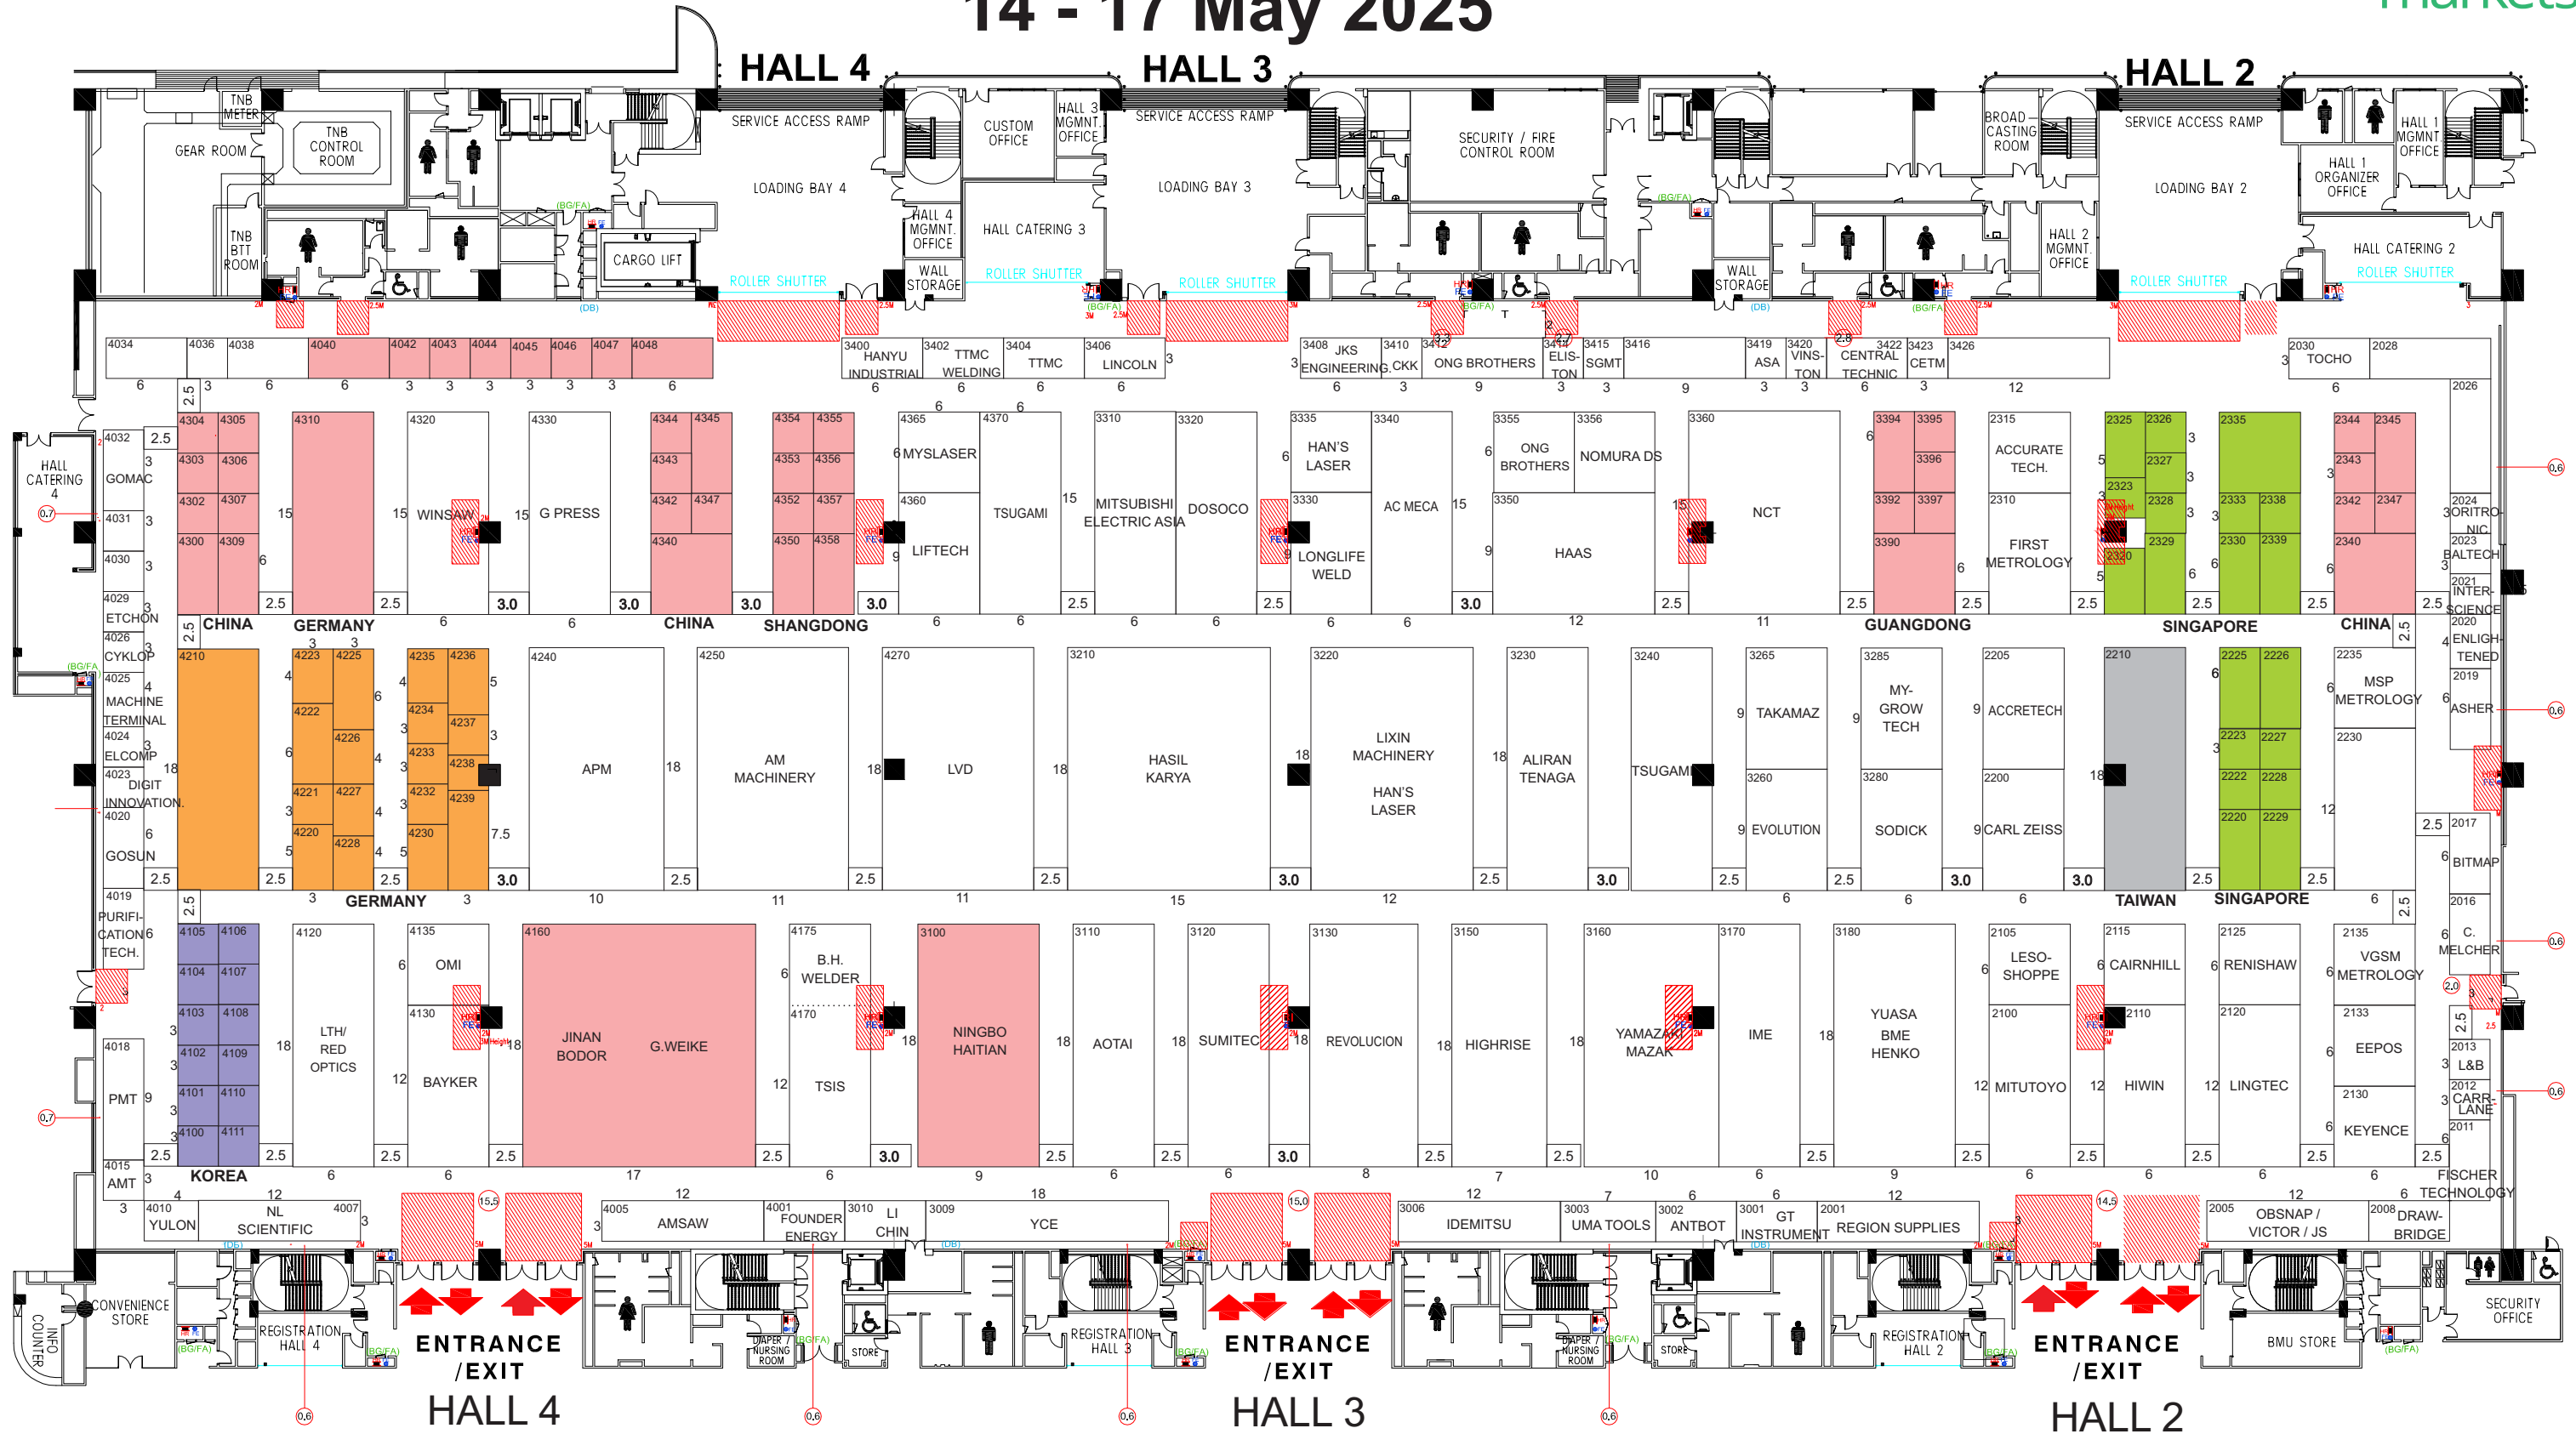

METALTECH & AUTOMEX 2025

Hall 2, Hall 3 & Hall 4 @ Level 1
MALAYSIA INTERNATIONAL TRADE & EXHIBITION CENTRE (MITEC)

14 - 17 May 2025

informa
markets

VENUE LEGEND :

HR	HOSE REEL	NON BUILD AREA
BG/FA	BREAKING GLASS & FIRE ALARM	PILLAR 1650MM x 1650MM
FE	FIRE EXTINGUISHER	FIRE HOSE REEL 600MM x 1000MM
DB	DB BOX	
MAXIMUM LOADING 50K/N		
MAXIMUM CEILING HEIGHT 8M		